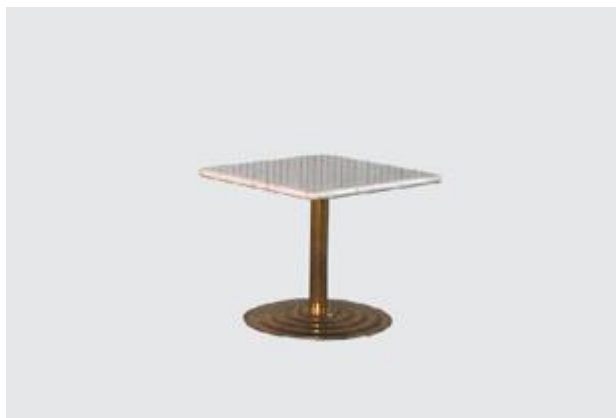

Club table 60 x 60 cm / marble

- quantity: 2 pcs
- colour/material: marble, metal

Catalogue number: 38/A